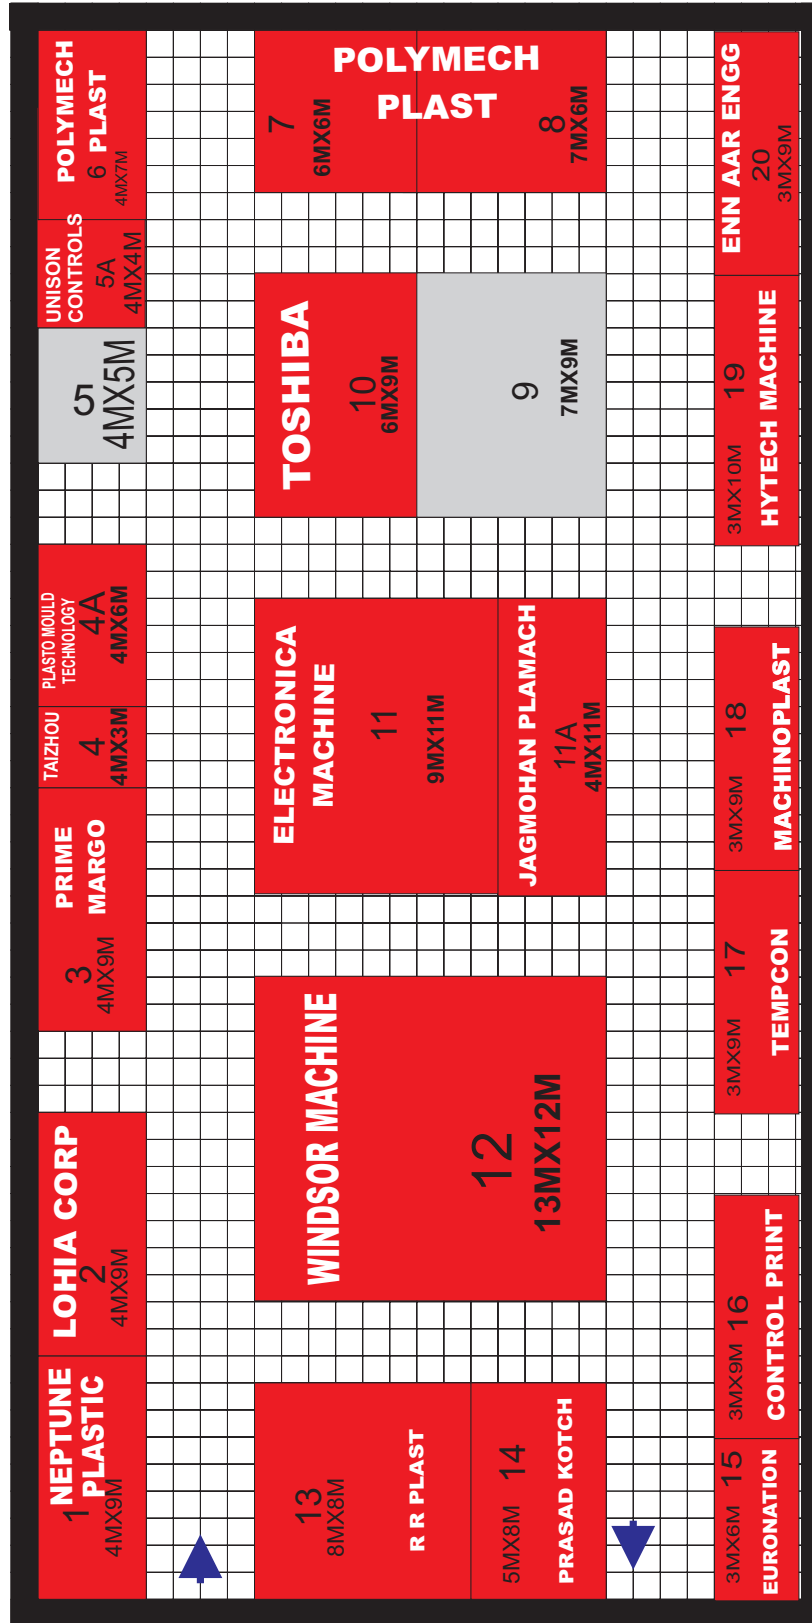

BOOKED

BLOCKED

AVAILABLE

HALL-1
30M X60M
MACHINERY