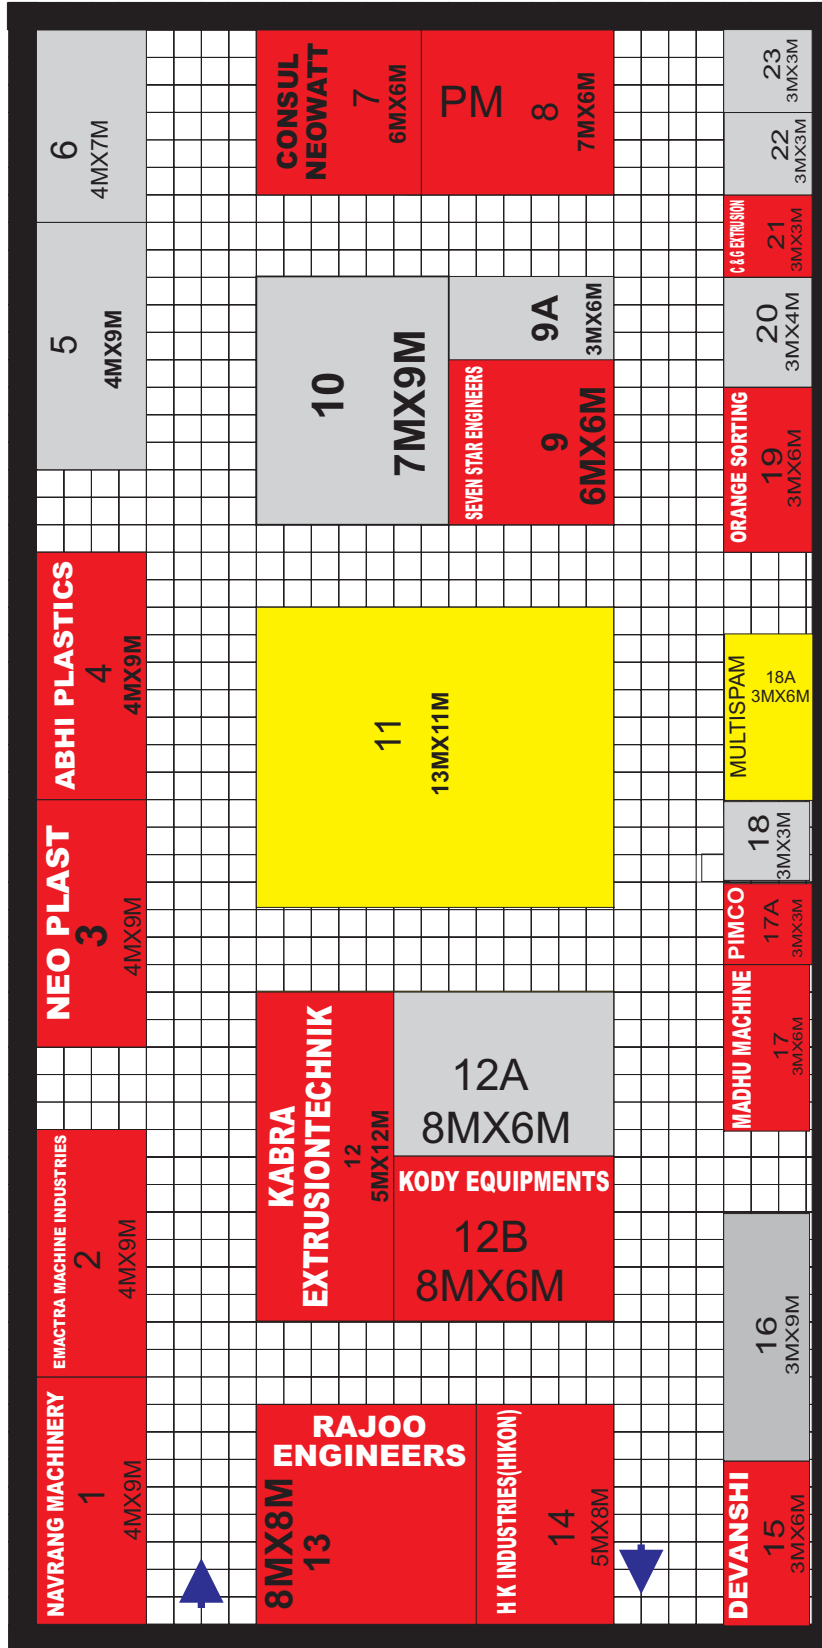

BOOKED

BLOCKED

AVAILABLE

HALL-3  
30M X60M  
MACHINERY