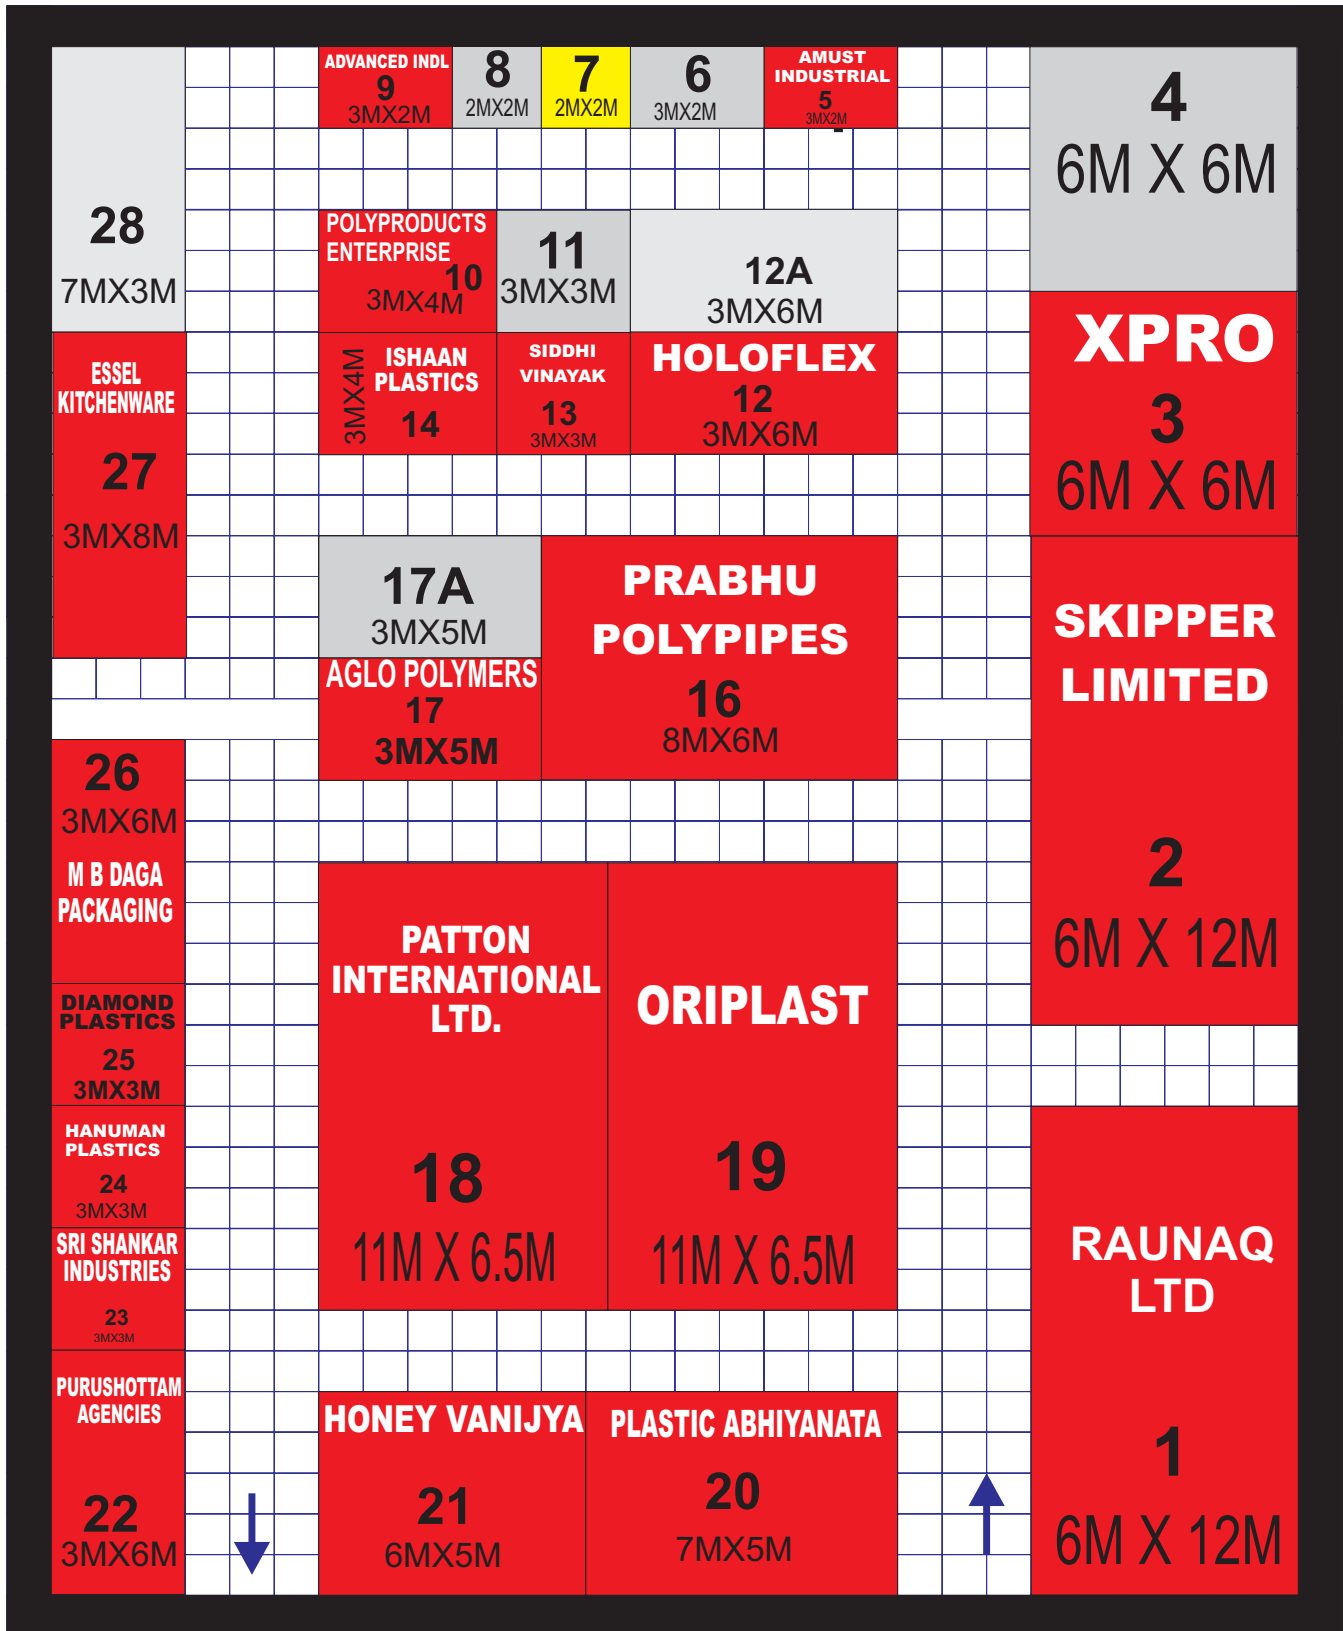

BOOKED

BLOCKED

AVAILABLE

HALL-5 (FINISH PRODUCTS)
30M X 40M